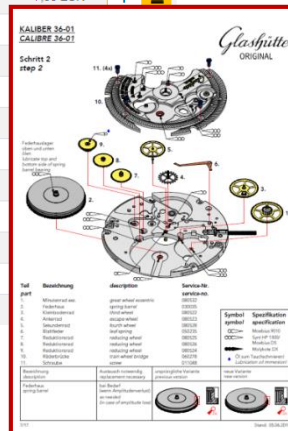

Calibre 1-53 +

Calibre 1-58 +

Calibre 1-60 +

Calibre 1-61 +

Calibre 1-65 +

Calibre 1-66 +

Calibre 1-84 +

Calibre 1-89 +

Calibre 36-01

 Instructions (5,39 MB)

 TI 63: assemble movement

 Spare parts

Spare parts

Description

Description	Service no.	Reference no.	Pcs. / pack.	Status	RRP incl. 19% VAT	
screw	010033	W278007608	5/PAK	available	15,11 EUR	 
screw	010038	W278007671	3/PAK	available	9,16 EUR	 
screw	010039	W278007672	3/PAK	available	7,38 EUR	 
screw	010053	W278007716	3/PAK	available		
screw	010056	W278007782	3/PAK	available		
screw	010081	W278007805	3/PAK	available		
screw	010082	W278015295	3/PAK	available		
screw	010163	W278026335	1/ST	available		
screw	010164	W278026337	1/ST	available		
screw	010165	W278026340	1/ST	available		
screw	010166	W278026365	1/ST	available		
screw	010167	W278026366	1/ST	available		
screw	010168	W278026345	1/ST	available		